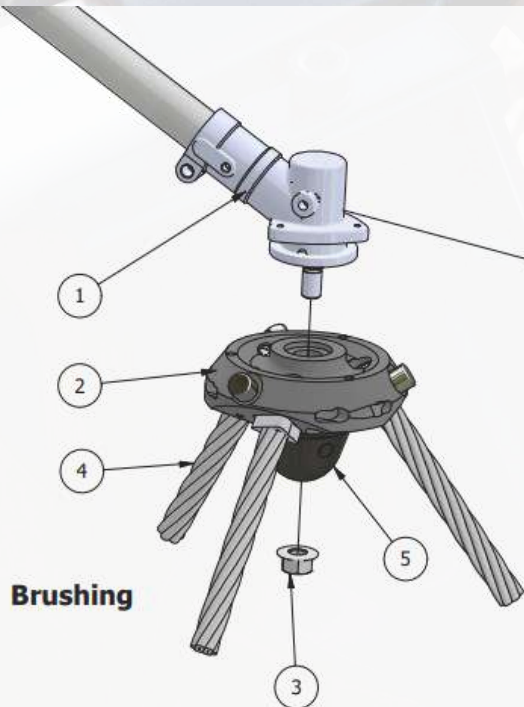

Armigo MULTIPLO

MTP401H

Armigo TRIPLO

MTT301H

REPLACEMENT CONE

REF. AMD01

REPLACEMENT BRUSHES

REF.	AMOUNT
MTT2036	14mm (Set 6 pcs)
MTT203150	14mm (Box 150 pcs)
MTT2056	12mm (Set 6 pcs)
MTT205150	12mm (Box 150 pcs)
MTT2046	8mm (Set 6 pcs)
MTT204210	8mm (Box 150 pcs)

Armigo MOUNTING BRUSHES AND WIRES

- 1: Brushcutter
- 2: ARMIGO Multiplo
- 3: Nut
- 4: Brushes (8-12-14mm)
- 5: Cap
- 6: Protective Hood
- 7: Trimmer Lines

Important! Use Nylsaw or equivalent (3,5 - 4,5mm) Trimmer Lines